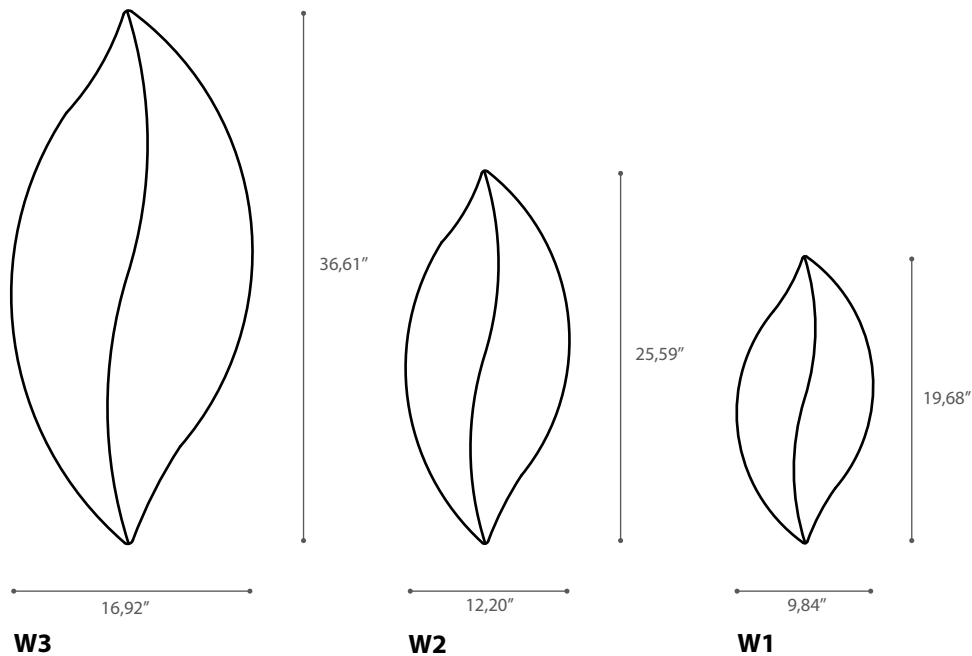

FOGLIA

TYPE:

PROJECT NAME:

design Lucci & Orlandini 1996

Lampada a parete e soffitto in vetro bianco trattato in superficie ad "effetto seta", sostenuto da una leggera e minimale struttura metallica.

White glass wall and ceiling lamp: the glass is treated to "silk effect" and supported by a light and minimalistic structure.

SPECIFICATION SHEET

W2/W1 1X LED E26 16W 1500lm  
W3 2X LED E26 16W 1500lm  

SCANGIFT®

WWW.SCANGIFT.COM