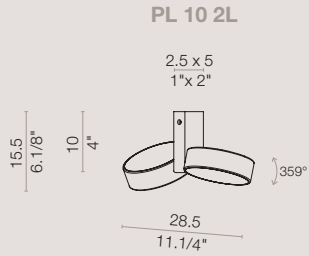

ALULED disc collection