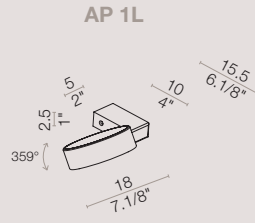

ALULED disc collection