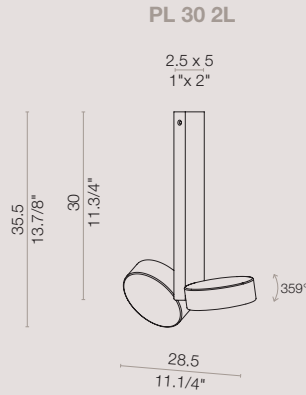

ALULED disc collection