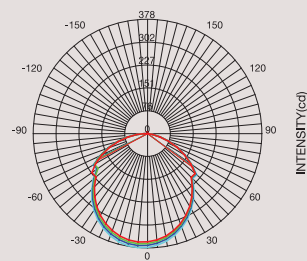

21W LED 3000°K Im1850

AP 2L / PL 10 - 30 - 70 2L

42W LED 3000°K Im3700

symbols

photometric test DISC

colors

white / bianco
RAL 9010

dove / tortora
RAL 1019