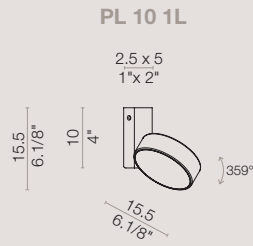

ALULED disc collection