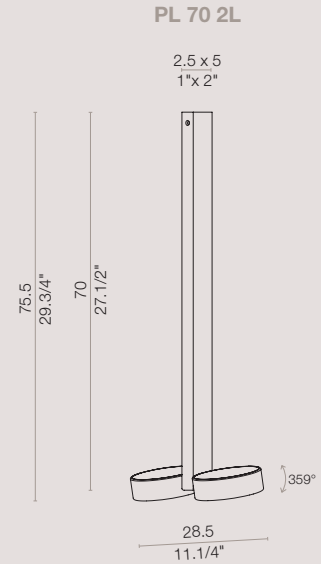

ALULED disc collection