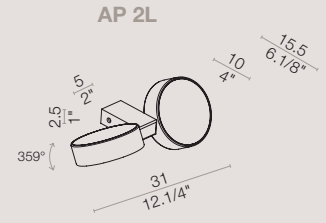

ALULED disc collection