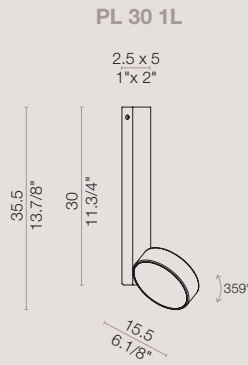

ALULED disc collection