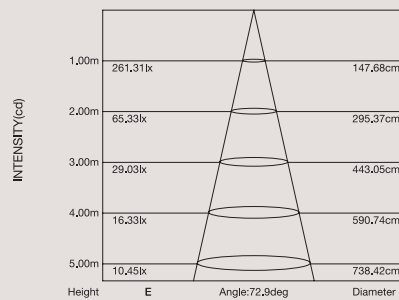

colors

white / bianco
RAL 9010

dove / tortora
RAL 1019

grey / grigio
RAL 7031

black / nero
RAL 9005

concrete /
cemento