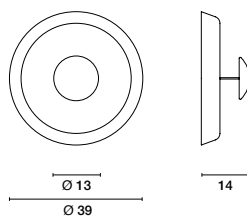

DRILL
design cambi scatena turini

Lampada in gesso decorato.
Lamp in ornamented plaster.

60W G9 ●
55W 2GX13 ●
17,5W LED 220-240V 3000°K ●
13W LED 220-240V 3000°K ●

AP/PL 40