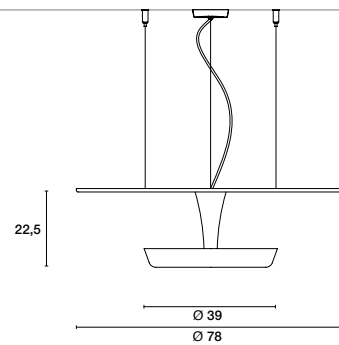

DRILL
design cambi scatena turini

Lampada in gesso decorato.
Lamp in ornamented plaster.

60W G9 ●
55W 2GX13 ●
17,5W LED 220-240V 3000°K ●
13W LED 220-240V 3000°K ●

AP/PL 40

1 x ● or 1 x LED ●

AP/PL 80

1 x ● or 3 x LED ●

KIT SO 80 PLUS

SO 80

1 x ● or 3 x LED ●

SO 80 PLUS

1 x ● or 3 x LED ● + 2 x LED ●