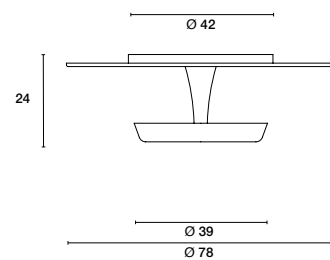

DRILL
design cambi scatena turini

Lampada in gesso decorato.
Lamp in ornamented plaster.

60W G9 ●
55W 2GX13 ●
17,5W LED 220-240V 3000°K ●
13W LED 220-240V 3000°K ●

AP/PL 40

1 x ● or 1 x LED ●

AP/PL 80

1 x ● or 3 x LED ●

KIT SO 80 PLUS

SO 80

1 x ● or 3 x LED ●

SO 80 PLUS

1 x ● or 3 x LED ● + 2 x LED ●