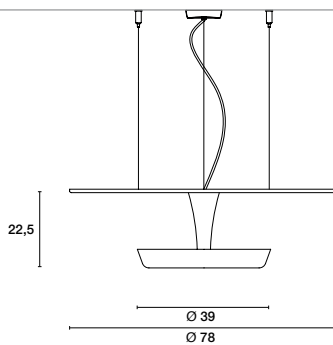

KIT SO 80 PLUS

SO 80