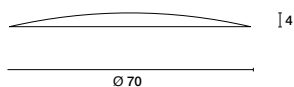

KIT SO 80 PLUS