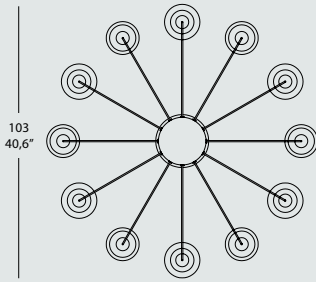

SAN MARCO

SUSPENSION/WALL/TABLE

TYPE:

PROJECT NAME:

SAN MARCO

design_Romani Saccani
Architetti Associati

A homage to Venice, to its beauty and the glass-making. The San Marco collection of lamps is a de-structured restyle of the classic Venetian chandelier where simple glass globes of various sizes are matched with a modular arrangement of glass pendants. The aligned arrangements recall the rounded domes and features of the facade of SAINT MARK'S basilica and the square of the same name. The 3 basic models in "torcion" blown glass - each equipped with own bulb and sequence-extension - are easy to customize with an infinite variety of arrangements that let you create your personal contemporary style.

SPECIFICATION SHEET

SCANGIFT®

WWW.SCANGIFT.COM

SAN MARCO

SUSPENSION/WALL/TABLE

TYPE:

PROJECT NAME:

SAN MARCO

_technical data

Frame: chromed metal.

Diffuser: blown glass in these colors: amber, transparent crystal and smoke grey.

SAN MARCO SO 13A

13 x MAX 42W G9 alo. ENERGY SAVER or
13 x MAX 3,5W G9 LED

SAN MARCO SO 13B