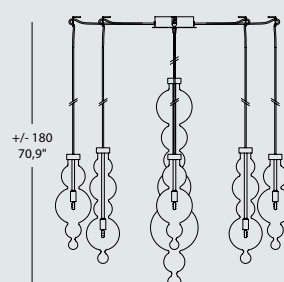

SPECIFICATION SHEET

SCANGIFT®

WWW.SCANGIFT.COM

SAN MARCO

SUSPENSION/WALL/TABLE

TYPE:

PROJECT NAME:

SAN MARCO

_technical data

Frame: chromed metal.

Diffuser: blown glass in these colors: amber, transparent crystal and smoke grey.

SAN MARCO SO 13A

13 x MAX 42W G9 alo. ENERGY SAVER or
13 x MAX 3,5W G9 LED

SAN MARCO SO 13B