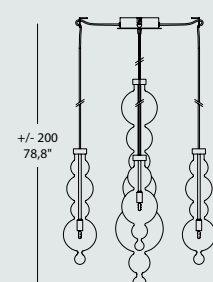

SPECIFICATION SHEET

SCANGIFT®

WWW.SCANGIFT.COM

SAN MARCO

SUSPENSION/WALL/TABLE

TYPE:

PROJECT NAME:

SAN MARCO

_technical data

Frame: chromed metal.

Diffuser: blown glass in these colors: amber, transparent crystal and smoke grey.

SAN MARCO SO 13A

13 x MAX 42W G9 alo. ENERGY SAVER or
13 x MAX 3,5W G9 LED

SAN MARCO SO 13B