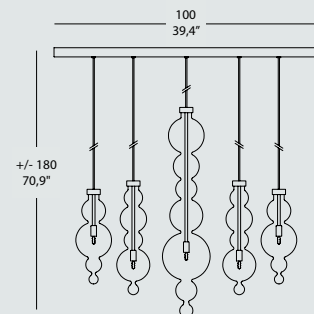

_technical data

Frame: chromed metal.

Diffuser: blown glass in these colors: amber, transparent crystal and smoke grey.

SAN MARCO SO 13A

13 x MAX 42W G9 alo. ENERGY SAVER or
13 x MAX 3,5W G9 LED

SAN MARCO SO 13B

13 x MAX 42W G9 alo. ENERGY SAVER or
13 x MAX 3,5W G9 LED

SAN MARCO SO 9

9 x MAX 42W G9 alo. ENERGY SAVER or
9 x MAX 3,5W G9 LED

SAN MARCO SO 7

7 x MAX 42W G9 alo. ENERGY SAVER or
7 x MAX 3,5W G9 LED

SAN MARCO SO 3

3 x MAX 42W G9 alo. ENERGY SAVER or
3 x MAX 3,5W G9 LED

SAN MARCO SO 9B

9 x MAX 42W G9 alo. ENERGY SAVER or
9 x MAX 3,5W G9 LED

SAN MARCO SO 5B

5 x MAX 42W G9 alo. ENERGY SAVER or
5 x MAX 3,5W G9 LED

SPECIFICATION SHEET