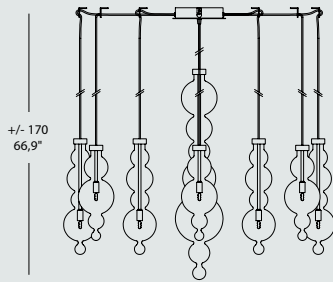

SAN MARCO

SUSPENSION/WALL/TABLE

TYPE:

PROJECT NAME:

SAN MARCO

design_Romani Saccani
Architetti Associati

A homage to Venice, to its beauty and the glass-making. The San Marco collection of lamps is a de-structured restyle of the classic Venetian chandelier where simple glass globes of various sizes are matched with a modular arrangement of glass pendants. The aligned arrangements recall the rounded domes and features of the facade of SAINT MARK'S basilica and the square of the same name. The 3 basic models in "torcion" blown glass - each equipped with own bulb and sequence-extension - are easy to customize with an infinite variety of arrangements that let you create your personal contemporary style.

SPECIFICATION SHEET

SCANGIFT®

WWW.SCANGIFT.COM

SAN MARCO

SUSPENSION/WALL/TABLE

TYPE:

PROJECT NAME:

SAN MARCO

_technical data

Frame: chromed metal.

Diffuser: blown glass in these colors: amber, transparent crystal and smoke grey.

SAN MARCO SO 13A

13 x MAX 42W G9 alo. ENERGY SAVER or
13 x MAX 3,5W G9 LED

SAN MARCO SO 13B