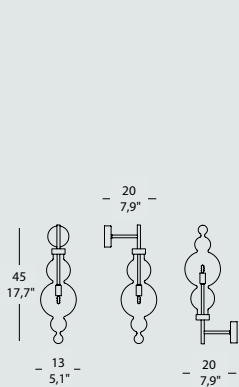

SAN MARCO

SUSPENSION/WALL/TABLE

TYPE:

PROJECT NAME:

SAN MARCO PA 1

1 x MAX 42W G9 alo. or

1 x MAX 3,5W G9 LED