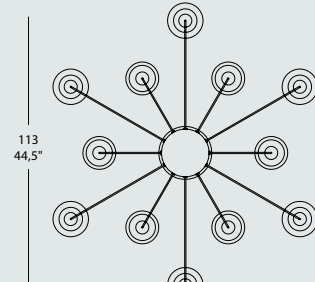

SPECIFICATION SHEET

SCANGIFT®

WWW.SCANGIFT.COM

SAN MARCO

SUSPENSION/WALL/TABLE

TYPE:

PROJECT NAME:

SAN MARCO

_technical data

Frame: chromed metal.

Diffuser: blown glass in these colors: amber, transparent crystal and smoke grey.

SAN MARCO SO 13A

13 x MAX 42W G9 alo. ENERGY SAVER or
13 x MAX 3,5W G9 LED

SAN MARCO SO 13B