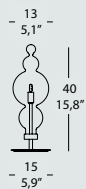

3 x MAX 42W G9 alo. ENERGY SAVER or
3 x MAX 3,5W G9 LED

SAN MARCO SO 9B

9 x MAX 42W G9 alo. ENERGY SAVER or
9 x MAX 3,5W G9 LED

SAN MARCO SO 5B

5 x MAX 42W G9 alo. ENERGY SAVER or
5 x MAX 3,5W G9 LED

SPECIFICATION SHEET

1 x MAX 42W G9 alo. or

1 x MAX 3,5W G9 LED

SAN MARCO S01M S/R

1 x MAX 42W G9 alo. or

1 x MAX 3,5W G9 LED

SAN MARCO S01P S/R

1 x MAX 42W G9 alo. or

1 x MAX 3,5W G9 LED