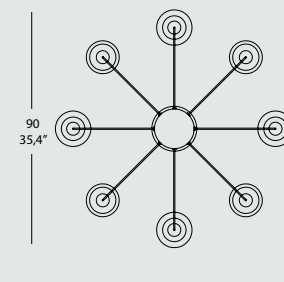

_technical data

Frame: chromed metal.

Diffuser: blown glass in these colors: amber, transparent crystal and smoke grey.

SAN MARCO SO 13A

13 x MAX 42W G9 alo. ENERGY SAVER or
13 x MAX 3,5W G9 LED

SAN MARCO SO 13B