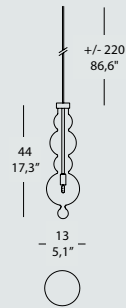

3 x MAX 42W G9 alo. ENERGY SAVER or
3 x MAX 3,5W G9 LED

SAN MARCO SO 9B

9 x MAX 42W G9 alo. ENERGY SAVER or
9 x MAX 3,5W G9 LED

SAN MARCO SO 5B

5 x MAX 42W G9 alo. ENERGY SAVER or
5 x MAX 3,5W G9 LED

SPECIFICATION SHEET

SAN MARCO

SUSPENSION/WALL/TABLE

TYPE:

PROJECT NAME:

SAN MARCO PA 1

1 x MAX 42W G9 alo. or

1 x MAX 3,5W G9 LED

SAN MARCO S01G S/R

1 x MAX 42W G9 alo. or

1 x MAX 3,5W G9 LED

SAN MARCO S01M S/R

1 x MAX 42W G9 alo. or

1 x MAX 3,5W G9 LED

SAN MARCO S01P S/R

1 x MAX 42W G9 alo. or

1 x MAX 3,5W G9 LED