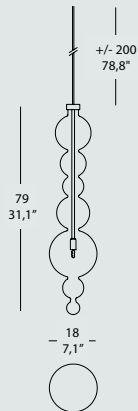

3 x MAX 42W G9 alo. ENERGY SAVER or
3 x MAX 3,5W G9 LED

SAN MARCO SO 9B

9 x MAX 42W G9 alo. ENERGY SAVER or
9 x MAX 3,5W G9 LED

SAN MARCO SO 5B

5 x MAX 42W G9 alo. ENERGY SAVER or
5 x MAX 3,5W G9 LED

SPECIFICATION SHEET

SAN MARCO

SUSPENSION/WALL/TABLE

TYPE:

PROJECT NAME:

SAN MARCO PA 1

1 x MAX 42W G9 alo. or

1 x MAX 3,5W G9 LED

SAN MARCO S01G S/R

1 x MAX 42W G9 alo. or

1 x MAX 3,5W G9 LED

SAN MARCO S01M S/R

1 x MAX 42W G9 alo. or

1 x MAX 3,5W G9 LED

SAN MARCO S01P S/R

1 x MAX 42W G9 alo. or

1 x MAX 3,5W G9 LED

1 x MAX 3,5W G9 LED

SAN MARCO S0 1P

1 x MAX 42W G9 alo. or

1 x MAX 3,5W G9 LED

SPECIFICATION SHEET

SCANGIFT®

WWW.SCANGIFT.COM