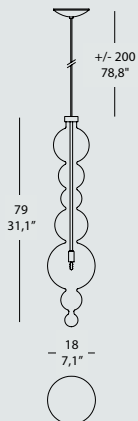

3 x MAX 42W G9 alo. ENERGY SAVER or
3 x MAX 3,5W G9 LED

SAN MARCO SO 9B

9 x MAX 42W G9 alo. ENERGY SAVER or
9 x MAX 3,5W G9 LED

SAN MARCO SO 5B

5 x MAX 42W G9 alo. ENERGY SAVER or
5 x MAX 3,5W G9 LED

SPECIFICATION SHEET

SAN MARCO

SUSPENSION/WALL/TABLE

TYPE:

PROJECT NAME:

SAN MARCO PA 1

1 x MAX 42W G9 alo. or

1 x MAX 3,5W G9 LED

SAN MARCO S01G S/R

1 x MAX 42W G9 alo. or

1 x MAX 3,5W G9 LED

SAN MARCO S01M S/R

1 x MAX 42W G9 alo. or

1 x MAX 3,5W G9 LED

SAN MARCO S01P S/R

1 x MAX 42W G9 alo. or

1 x MAX 3,5W G9 LED

SAN MARCO CO

1 x MAX 42W G9 alo. or

1 x MAX 3,5W G9 LED

SAN MARCO S0 1G

1 x MAX 42W G9 alo. or

1 x MAX 3,5W G9 LED

SAN MARCO S0 1M

1 x MAX 42W G9 alo. or