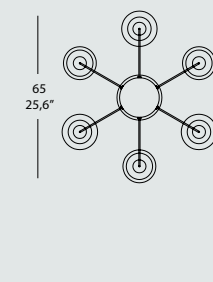

_technical data

Frame: chromed metal.

Diffuser: blown glass in these colors: amber, transparent crystal and smoke grey.

SAN MARCO SO 13A

13 x MAX 42W G9 alo. ENERGY SAVER or
13 x MAX 3,5W G9 LED

SAN MARCO SO 13B