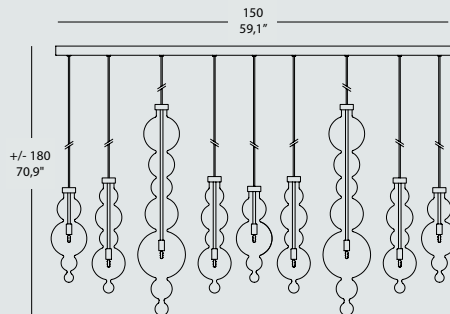

_technical data

Frame: chromed metal.

Diffuser: blown glass in these colors: amber, transparent crystal and smoke grey.

SAN MARCO SO 13A

13 x MAX 42W G9 alo. ENERGY SAVER or
13 x MAX 3,5W G9 LED

SAN MARCO SO 13B

13 x MAX 42W G9 alo. ENERGY SAVER or
13 x MAX 3,5W G9 LED

SAN MARCO SO 9

9 x MAX 42W G9 alo. ENERGY SAVER or
9 x MAX 3,5W G9 LED

SAN MARCO SO 7

7 x MAX 42W G9 alo. ENERGY SAVER or
7 x MAX 3,5W G9 LED

SAN MARCO SO 3

3 x MAX 42W G9 alo. ENERGY SAVER or
3 x MAX 3,5W G9 LED

SAN MARCO SO 9B

9 x MAX 42W G9 alo. ENERGY SAVER or
9 x MAX 3,5W G9 LED

SAN MARCO SO 5B

5 x MAX 42W G9 alo. ENERGY SAVER or
5 x MAX 3,5W G9 LED

SPECIFICATION SHEET