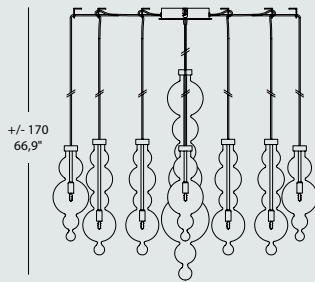

SPECIFICATION SHEET

SCANGIFT®

WWW.SCANGIFT.COM

SAN MARCO

SUSPENSION/WALL/TABLE

TYPE:

PROJECT NAME:

SAN MARCO

_technical data

Frame: chromed metal.

Diffuser: blown glass in these colors: amber, transparent crystal and smoke grey.

SAN MARCO SO 13A

13 x MAX 42W G9 alo. ENERGY SAVER or
13 x MAX 3,5W G9 LED

SAN MARCO SO 13B