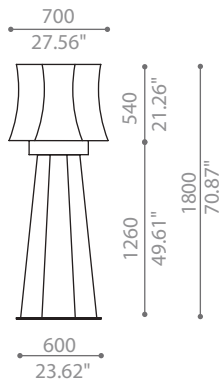

SOUL

SUSPENSION/FLOOR/TABLE

TYPE:

PROJECT NAME:

F1 Indoor / F2 Outdoor

<i>Colours</i>	F1 Indoor
<i>Bronze</i>	SOUF01BR
<i>Matte White</i>	SOUF01BI
<i>Red</i>	SOUF01RO
<i>Light blue</i>	SOUF01AZ
<i>Colours</i>	F2 Outdoor
<i>Bronze</i>	SOUF02BR
<i>Matte White</i>	SOUF02BI
<i>Red</i>	SOUF02RO
<i>Light blue</i>	SOUF02AZ