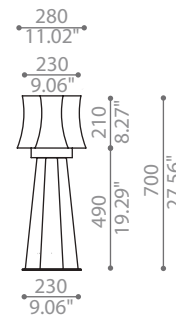

T1 Indoor/ T2 Outdoor

<i>Colours</i>	T1 Indoor
<i>Bronze</i>	SOUT01BR
<i>Matte White</i>	SOUT01BI
<i>Red</i>	SOUT01RO
<i>Light blue</i>	SOUT01AZ