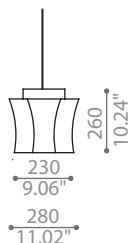

C3 Indoor / C4 Outdoor