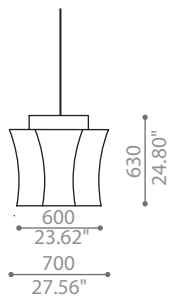

C1 Indoor / C2 Outdoor

<i>Colours</i>	C1 Indoor	C2 Outdoor
<i>Bronze</i>	SOUC01BR	SOUC02BR
<i>Matte White</i>	SOUC01BI	SOUC02BI
<i>Red</i>	SOUC01RO	SOUC02RO
<i>Light blue</i>	SOUC01AZ	SOUC02AZ