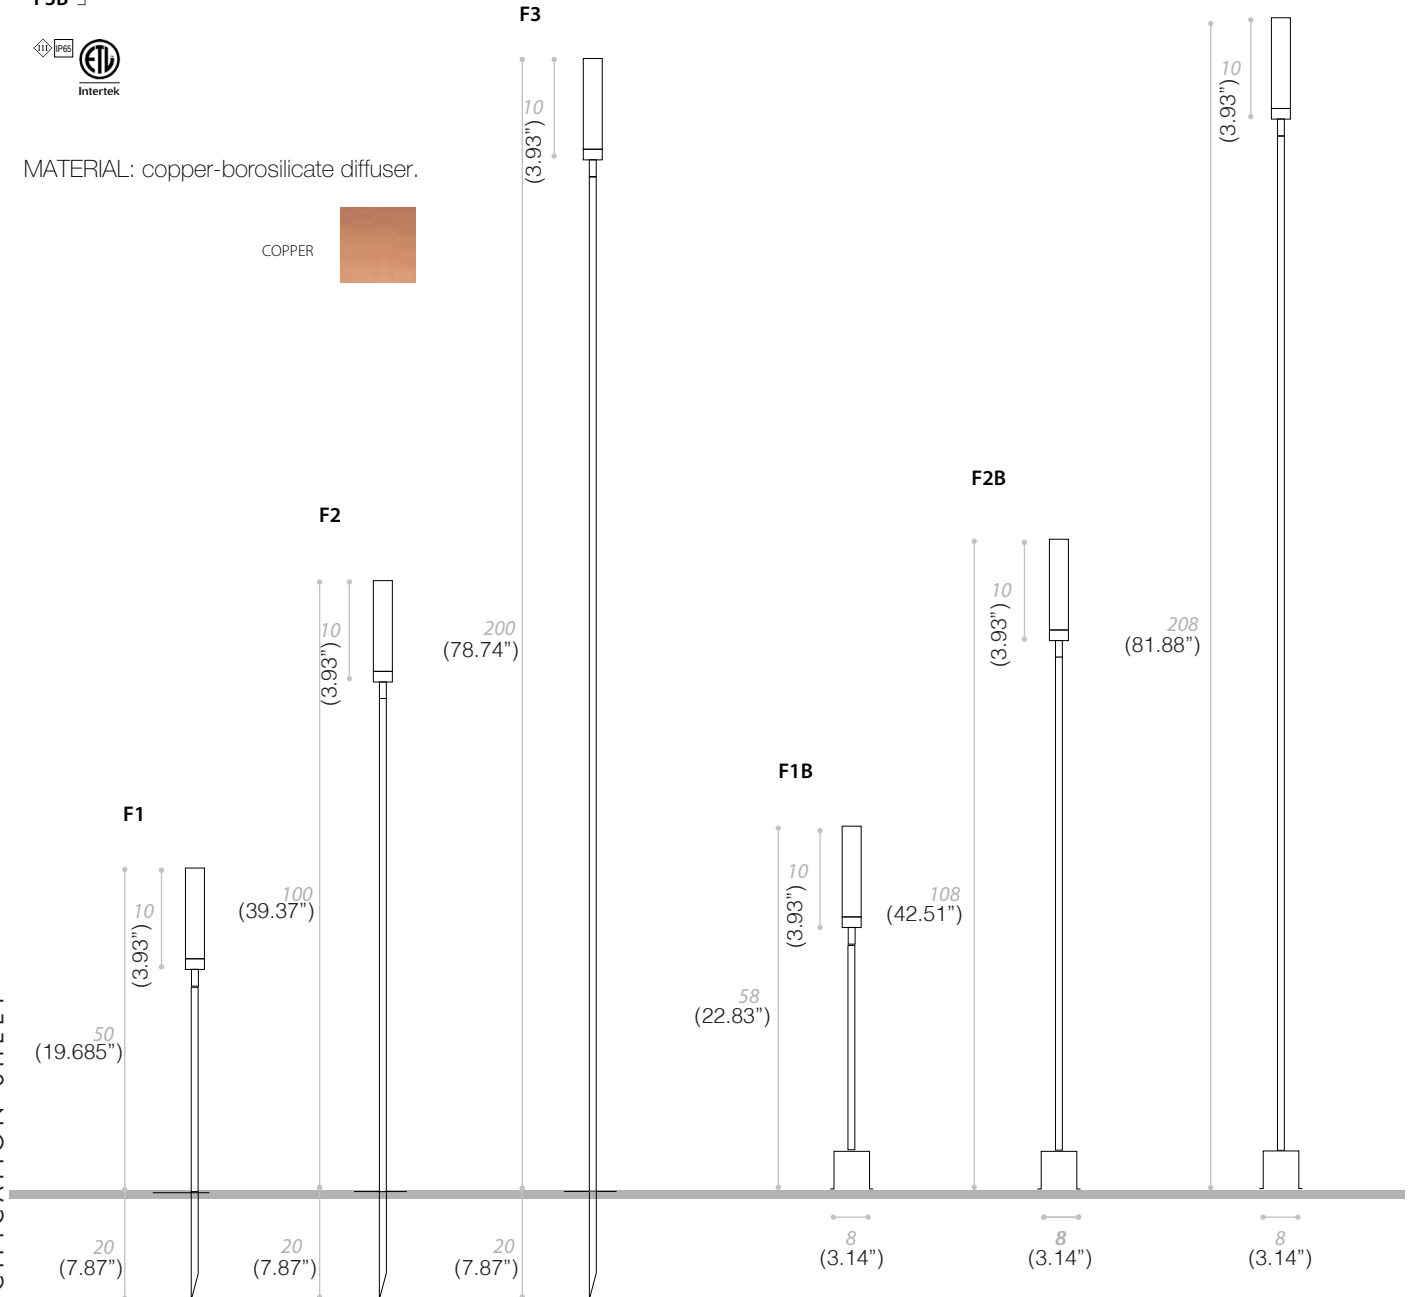

# GIUNCO

OUTDOOR FLOOR LAMP

TYPE:

PROJECT NAME:

design Albera-Monti 2016

SPECIFICATION SHEET

SCANGIFT®

# GIUNCO

OUTDOOR FLOOR LAMP

TYPE:

PROJECT NAME:

- F1
  - F1B
  - F2
  - F2B
  - F3
  - F3B
- LED G9 120V 4W 280lm 3000°k **A+**

MATERIAL: copper-borosilicate diffuser.

SPECIFICATION SHEET

SCANGIFT®