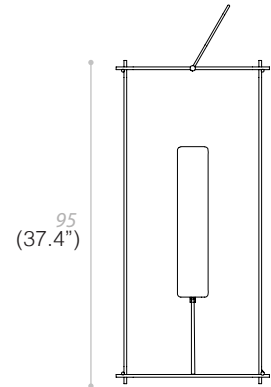

FLOOR LAMP

TYPE:

PROJECT NAME:

F1

25
(9.84")

F2

35
(13.77")

F3

45
(17.71")

35
(13.77")

25
(9.84")

65
(25.59")

35
(13.77")

95
(37.4")

45
(17.71")

F1] LED E14 6W 470lm
 F2] LED E14 6W 470lm
 F3] LED E26 20W 2500lm Dimmer included