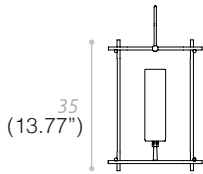

FLOOR LAMP

TYPE:

PROJECT NAME:

F1

25
(9.84")

F2

35
(13.77")

F3

45
(17.71")

35
(13.77")

25
(9.84")

65
(25.59")

35
(13.77")

95
(37.4")

45
(17.71")

F1] LED E14 6W 470lm
 F2] LED E14 6W 470lm
 F3] LED E26 20W 2500lm Dimmer included