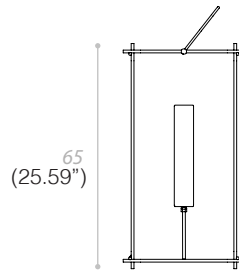

FLOOR LAMP

TYPE:

PROJECT NAME:

F1

25
(9.84")

F2

35
(13.77")

F3

45
(17.71")

35
(13.77")

25
(9.84")

65
(25.59")

35
(13.77")

95
(37.4")

45
(17.71")

F1] LED E14 6W 470lm
 F2] LED E14 6W 470lm
 F3] LED E26 20W 2500lm Dimmer included