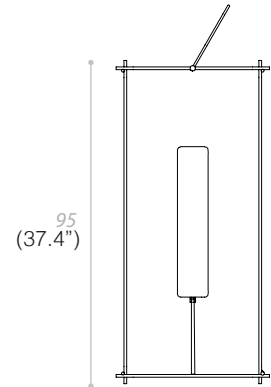

45
(17.71")

35
(13.77")

25
(9.84")

65
(25.59")

35
(13.77")

95
(37.4")

45
(17.71")

F1] LED E14 6W 470lm
 F2] LED E14 6W 470lm
 F3] LED E26 20W 2500lm Dimmer included