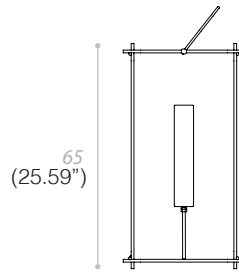

SUSPENSION

TYPE:

PROJECT NAME:

F1

25
(9.84")

F2

35
(13.77")

F3

45
(17.71")

35
(13.77")

25
(9.84")

65
(25.59")

35
(13.77")

95
(37.4")

45
(17.71")

F1] LED E14 6W 470lm
 F2] LED E14 6W 470lm
 F3] LED E26 20W 2500lm Dimmer included