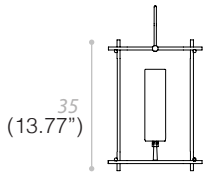

SUSPENSION

TYPE:

PROJECT NAME:

F1

25
(9.84")

F2

35
(13.77")

F3

45
(17.71")

35
(13.77")

25
(9.84")

65
(25.59")

35
(13.77")

95
(37.4")

45
(17.71")

F1] LED E14 6W 470lm
 F2] LED E14 6W 470lm
 F3] LED E26 20W 2500lm Dimmer included